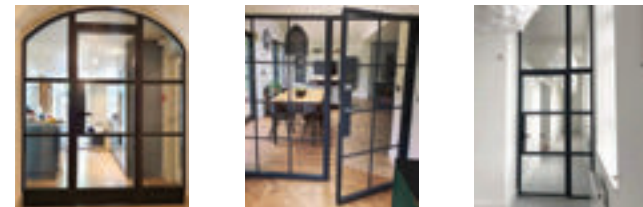

INTERIOR STEEL LOOK SINGLE DOORS

With classic details like handle back plates, slim horizontal and vertical glazing bars, bottom kick plates, rose back plate handles as well as the bespoke Floating Lock.