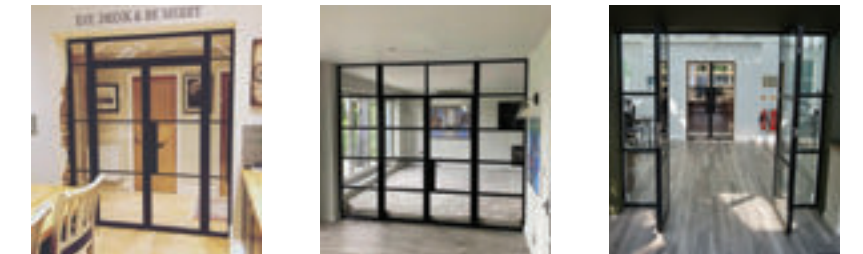

INTERIOR STEEL LOOK DOUBLE DOORS

Interior double doors have the same features as the single door. The door meeting stile is a one-piece design for added strength and is provided with a range of finger-bolts available in a range of lengths for easier operation and reach.