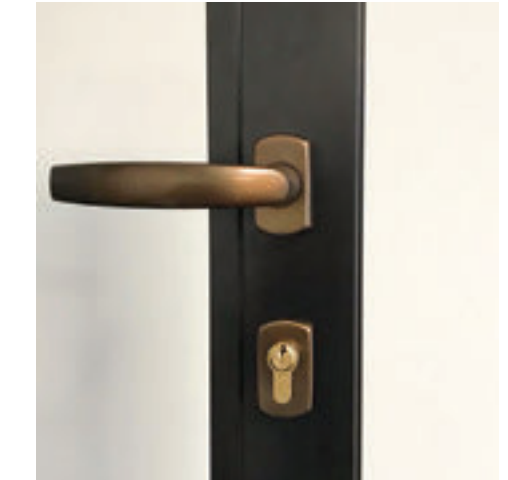

FLOATING LOCK NO BARS

If the minimalist look is your preferred choice then choosing no bars whatsoever is the option best for you. Seeing only the lock housing/s the rest is clear uncluttered glass.

BESPOKE FLOATING LOCK

- SATIN CHROME
- GUNMETAL
- ANTIQUE BLACK
- DARK BRONZE

EXTERIOR COLLECTION FURNITURE

Window & Door Range

The range of standard window and door handles are both available in colour matched white, black, gold and chrome finishes. Standard on all Exterior steel look window and doors.

SHOOTBOLT HANDLE

A slim neat design incorporated with all locking hinged opening doors. Available in:

- BLACK
- WHITE
- CHROME
- ANTHRACITE GREY

D HANDLE

Where a hinge opening requires an easy to close door, the D handle is neatly incorporated within the centre hinge. Available in:

- BLACK
- WHITE
- CHROME
- ANTHRACITE GREY

STEEL LOOK DOOR HANDLE

This separate lever handle and escutcheon is an option which provides a more authentic alternative to the standard lever and all in one backplate. Available in 4 colours to suite with the Steel Look casement window handle.