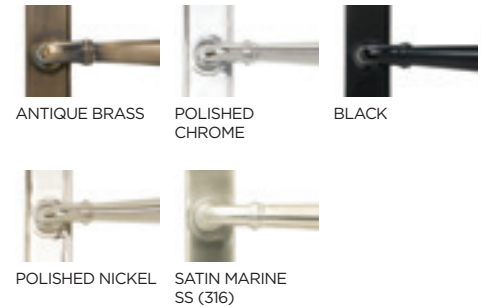

Aluco Steel

Manufactured in the UK

Aluco Steel

EXTERIOR STEEL LOOK FURNITURE

Brompton & Newbury Handles

The Brompton & Newbury of window and door handles are available in a choice of bulb and textured, knurled surface designs and are all available in a range of 5 finishes. All furniture options are perfectly suited, so window and door options will match perfectly.

BROMPTON DOOR HANDLE

NEWBURY DOOR HANDLE

BROMPTON WINDOW HANDLE

NEWBURY WINDOW HANDLE

Art Deco Range

For that truly Art Deco look, this range of suited window and door handles are available in a range of 4 finishes.