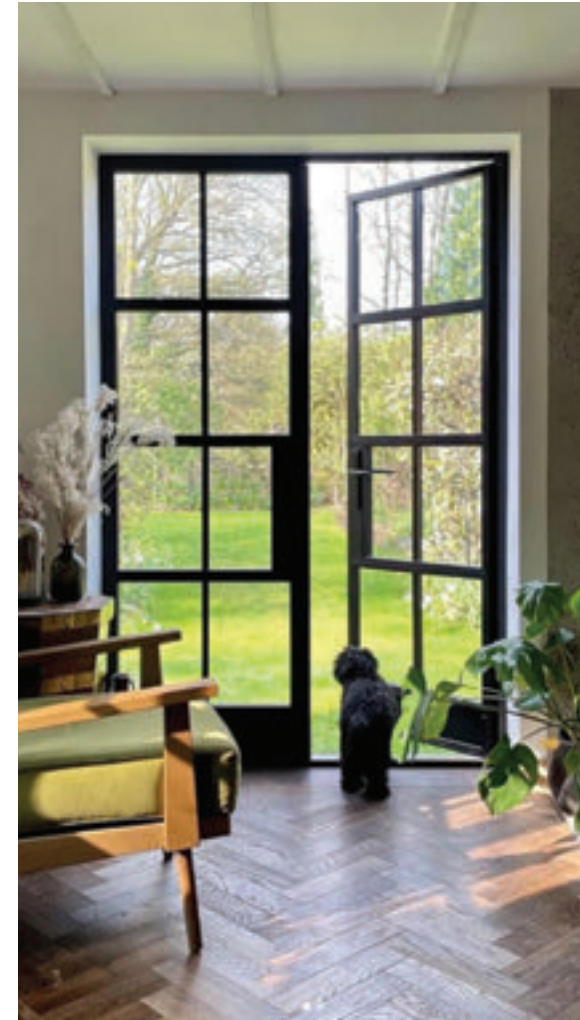

ALUCO™ EXTERIOR STEEL LOOK COLLECTION

The Aluco steel look system uses modern high performing materials to create traditional steel look style doors, screens, partitions and windows. Delivering classic industrial finish products with slim sightlines, to provide maximum natural light whilst delivering thermal, security and weathering performance.

Key Features

- Fully crimped and glued corner joints for strength and weather sealing
- Range of shapes, raked and arched windows, doors and screens
- Very slim sightlines to maximise glass area and light
- Powder coated paint for durability and quality. Available in a range of smooth and textured finishes
- 28mm warm edge, argon filled double glazed units to all products. Doors and side screens toughened safety glass as standard
- Security multi-point locking to all windows and doors, designed specifically for steel look products
- Thermally broken profiles for enhanced energy performance
- Bespoke hand crafted manufacturing of all products in the UK

Check List

Thermal broken powder coated steel look frames

Aluco ☒ Steel ☐

28mm double glazed and single glazed options

Aluco ☒ Steel ☒

Multi-point security locking to all windows and doors

Aluco ☒ Steel ☒

Comprehensive shaped frame options

Aluco ☒ Steel ☒

Interior and exterior door, screen, partition and window configurations

Aluco ☒ Steel ☒

Equal glass sightlines for all products

Aluco ☒ Steel ☒

Range of furniture styles and options

Aluco ☒ Steel ☒

Air, water and wind resistant thanks to a dual seal system

Aluco ☒ Steel ☒

Manufactured in the UK

Aluco ☒ Steel ☒