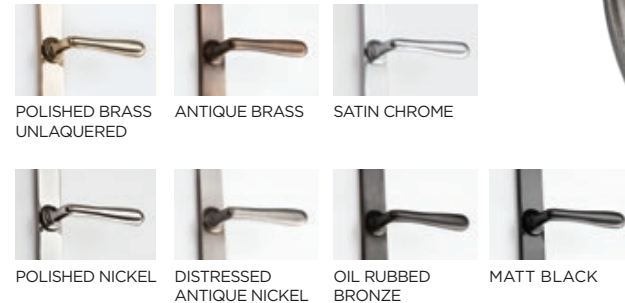

ELEGANCE HARDWARE

Traditional Range

The traditional range of window and door handles are available in a choice of Bulb and Spoon designs and are all available in a range of 7 finishes. All hardware options are perfectly suited, so window and door options will match perfectly. Peg stay options are also available to add that little extra traditional finish.