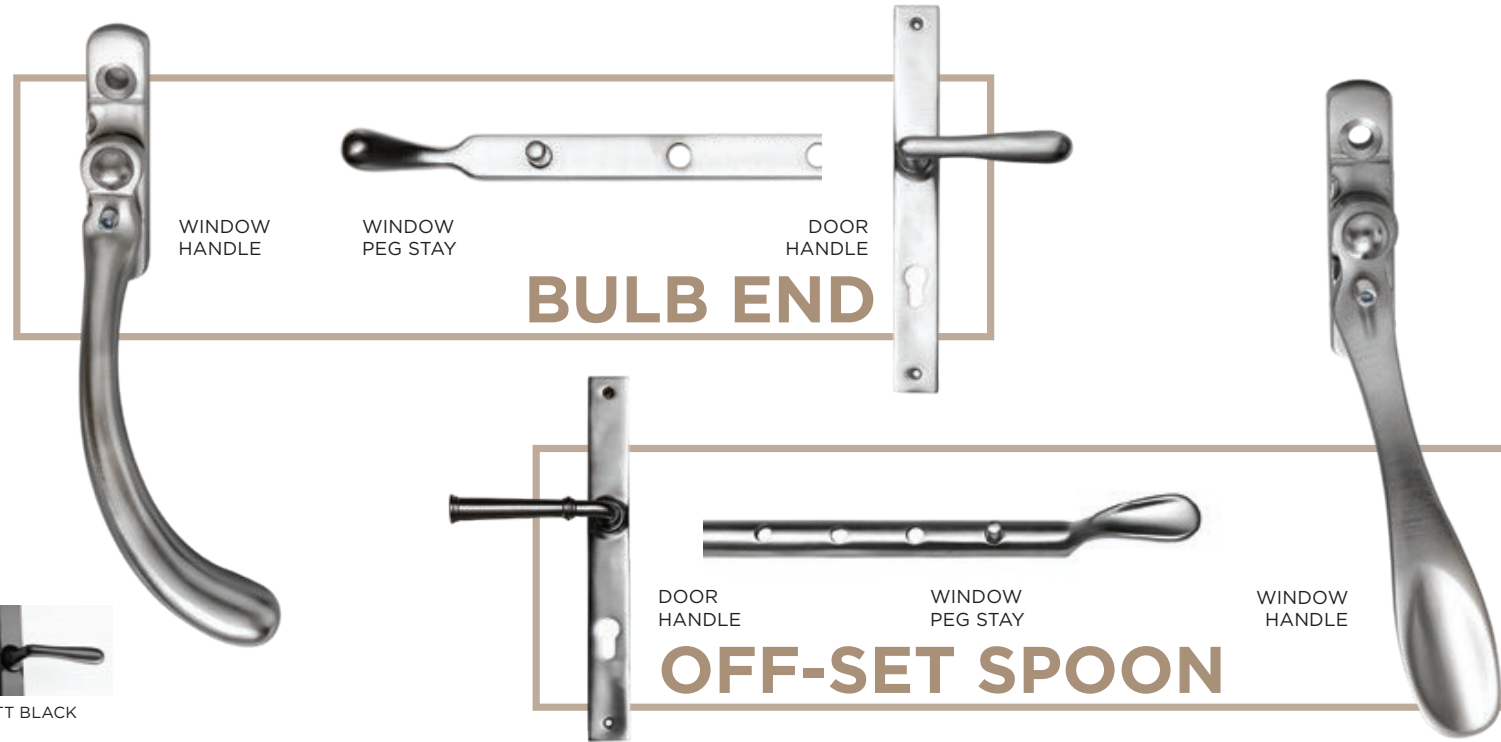

TRANSFORM YOUR HOME

Bring Interiors To Life

Our Expanse bi-fold door will suit any home, whatever style and finish you desire, AluCo Expanse can deliver... and more. Available in 2 to 6 panel opening widths, a multitude of opening options, open inwards or outwards, and all this in single or dual colour options with a range of hardware colour designs. Your choices are virtually endless, Expanse delivers them all with the AluCo quality.

ELEGANCE HARDWARE

Traditional Range

The traditional range of window and door handles are available in a choice of Bulb and Spoon designs and are all available in a range of 7 finishes. All hardware options are perfectly suited, so window and door options will match perfectly. Peg stay options are also available to add that little extra traditional finish.