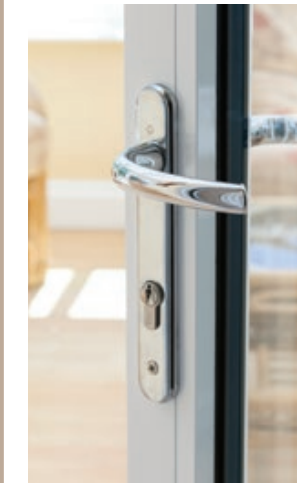

EXPANSE HARDWARE

LEVER HANDLE

For all Bi-fold master doors, the lever handle is provided for use with all main traffic opening doors. Available in:

- BLACK
- WHITE
- GOLD
- CHROME