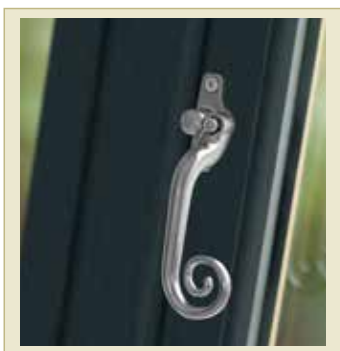

Colour Palette

White Grain	Heritage White	Classic Cream	Ice Cream	Agate Grey
Rosewood	Nut Tree	English Oak	Irish Oak	Golden Oak
Chartwell Green	Black Ash	Anthracite Grey Grained	Anthracite Smooth Matt	Anthracite Smooth