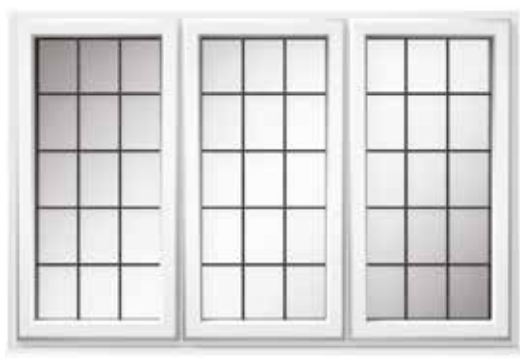

Heritage Glass Options

There are a wide range of glass effects from which you can choose to closely match the pattern you prefer. All our Heritage glass options are available toughened or laminated for your security and safety.

Leaded and Georgian

The design of your Heritage windows and doors have a big impact on the overall appearance of your home. Whatever the age of your property, the original windows and doors were designed to harmonise with it. So it's important to consider what will look right for the building when you replace them. The right design and look can preserve or enhance the value of your home.

Square Leaded