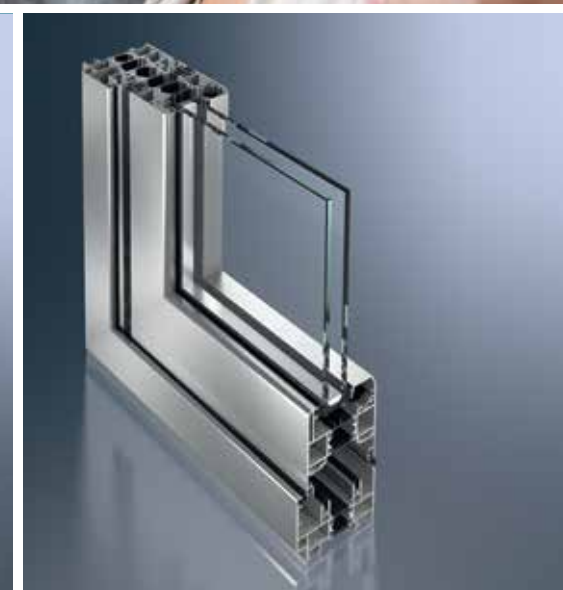

BI-FOLD DOOR

Precision engineered Schuco aluminium bi-folding doors by Dutemänn.

AMAZING 120MM ULTRA SLIM SIGHT LINES

Dutemänn are proud of being the largest Schuco bi-folding door fabricator in the UK. This precision engineered German product is a designer system offering a minimalist sightline at an affordable cost. The perfect solution for your home.

Each panel can be made to a maximum of 1200mm wide and 3000mm high, allowing you to maximise the glass area introducing more natural light to your project. Slim aluminium sections are used to minimise sight lines and maximise glass area. Contemporary ironmongery in a choice of colours adds to the sleek appearance of our doors.