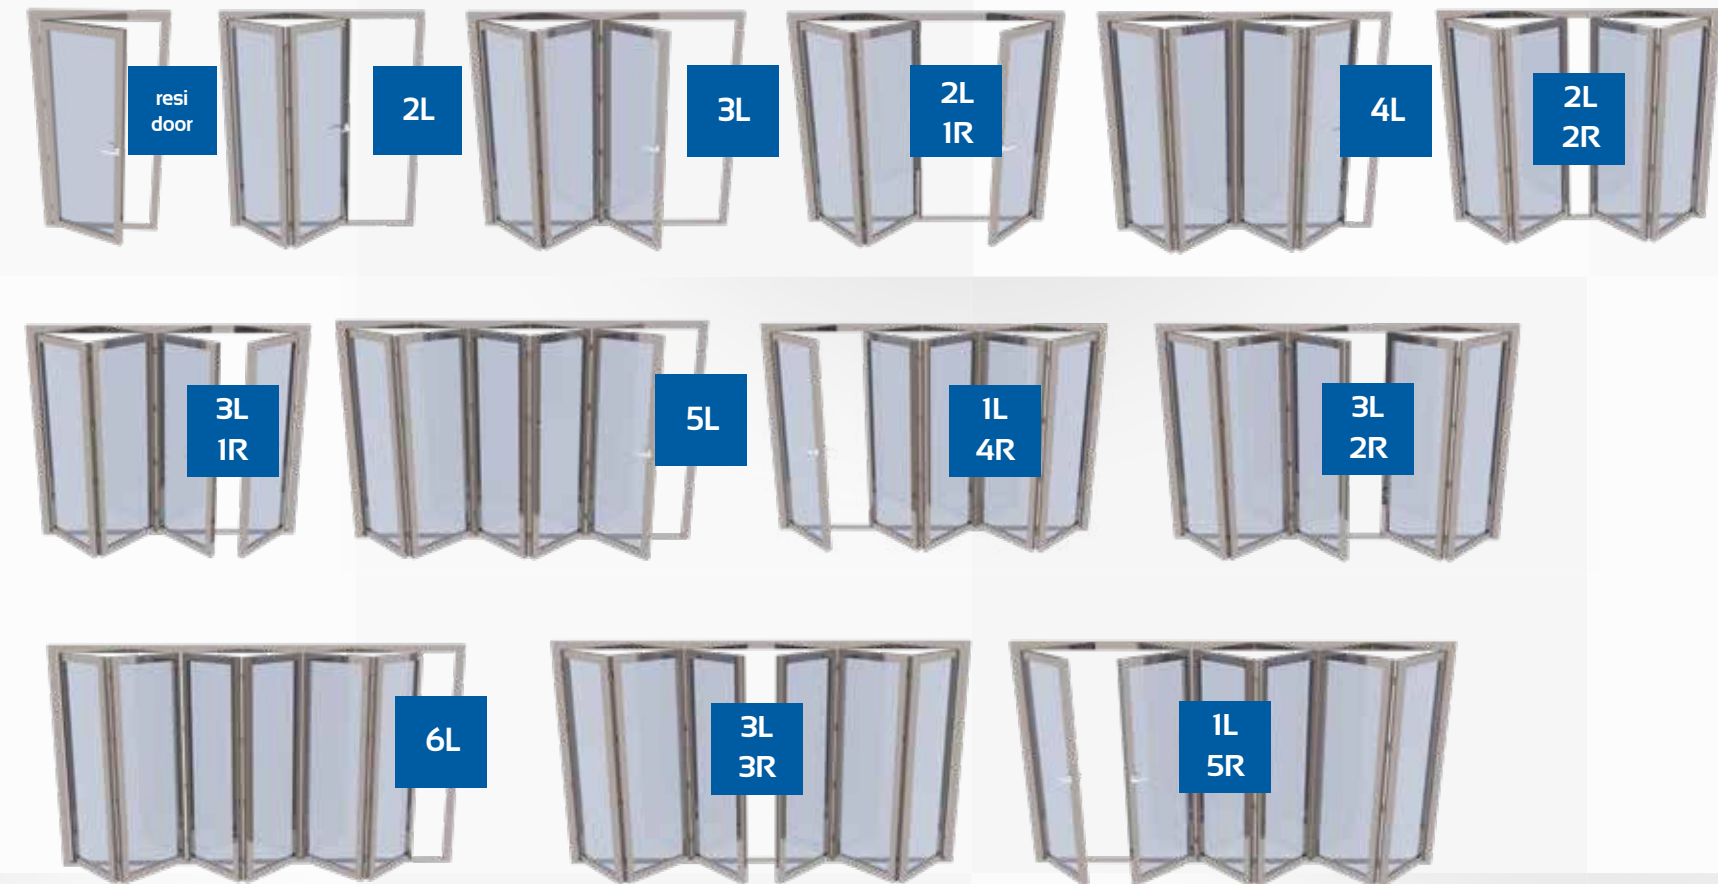

Actual product colours may vary from colours shown on your monitor or printed brochure. Colours can be verified by ordering a colour swatch sample from your local installer.

Our bi-fold doors can be manufactured folding to the left, right or to both sides. A pass door can be incorporated in the system, which can be used like a normal external door, leaving the other panels locked in place. For practical reasons most people choose to open the doors to the outside, but they can be manufactured opening to the inside if required.

The illustrations provided are just a sample of possible openings, for more options please speak to your advisor.

	maximum width in metres									
	1.2m	2.4m	3.6m	4.8m	6.0m	7.2m	8.4m	9.6m	10.8m	12.0m
1 panel	✓									
2 panel		✓								
3 panel			✓							
4 panel				✓						
5 panel					✓					
6 panel						✓				
7 panel							✓			
8 panel								✓		
9 panel									✓	
10 panel										✓

Choose from the following sizes:

- 2400 x 2100 3 Panels
- 3000 x 2100 3 Panels
- 4000 x 2100 4 Panels
- 5000 x 2100 5 Panels
- 5900 x 2100 6 Panels

DUTEMÄNN

exceeds expectations

BI-FOLD DOOR

Precision engineered Schuco aluminium bi-folding doors by Dutemänn.