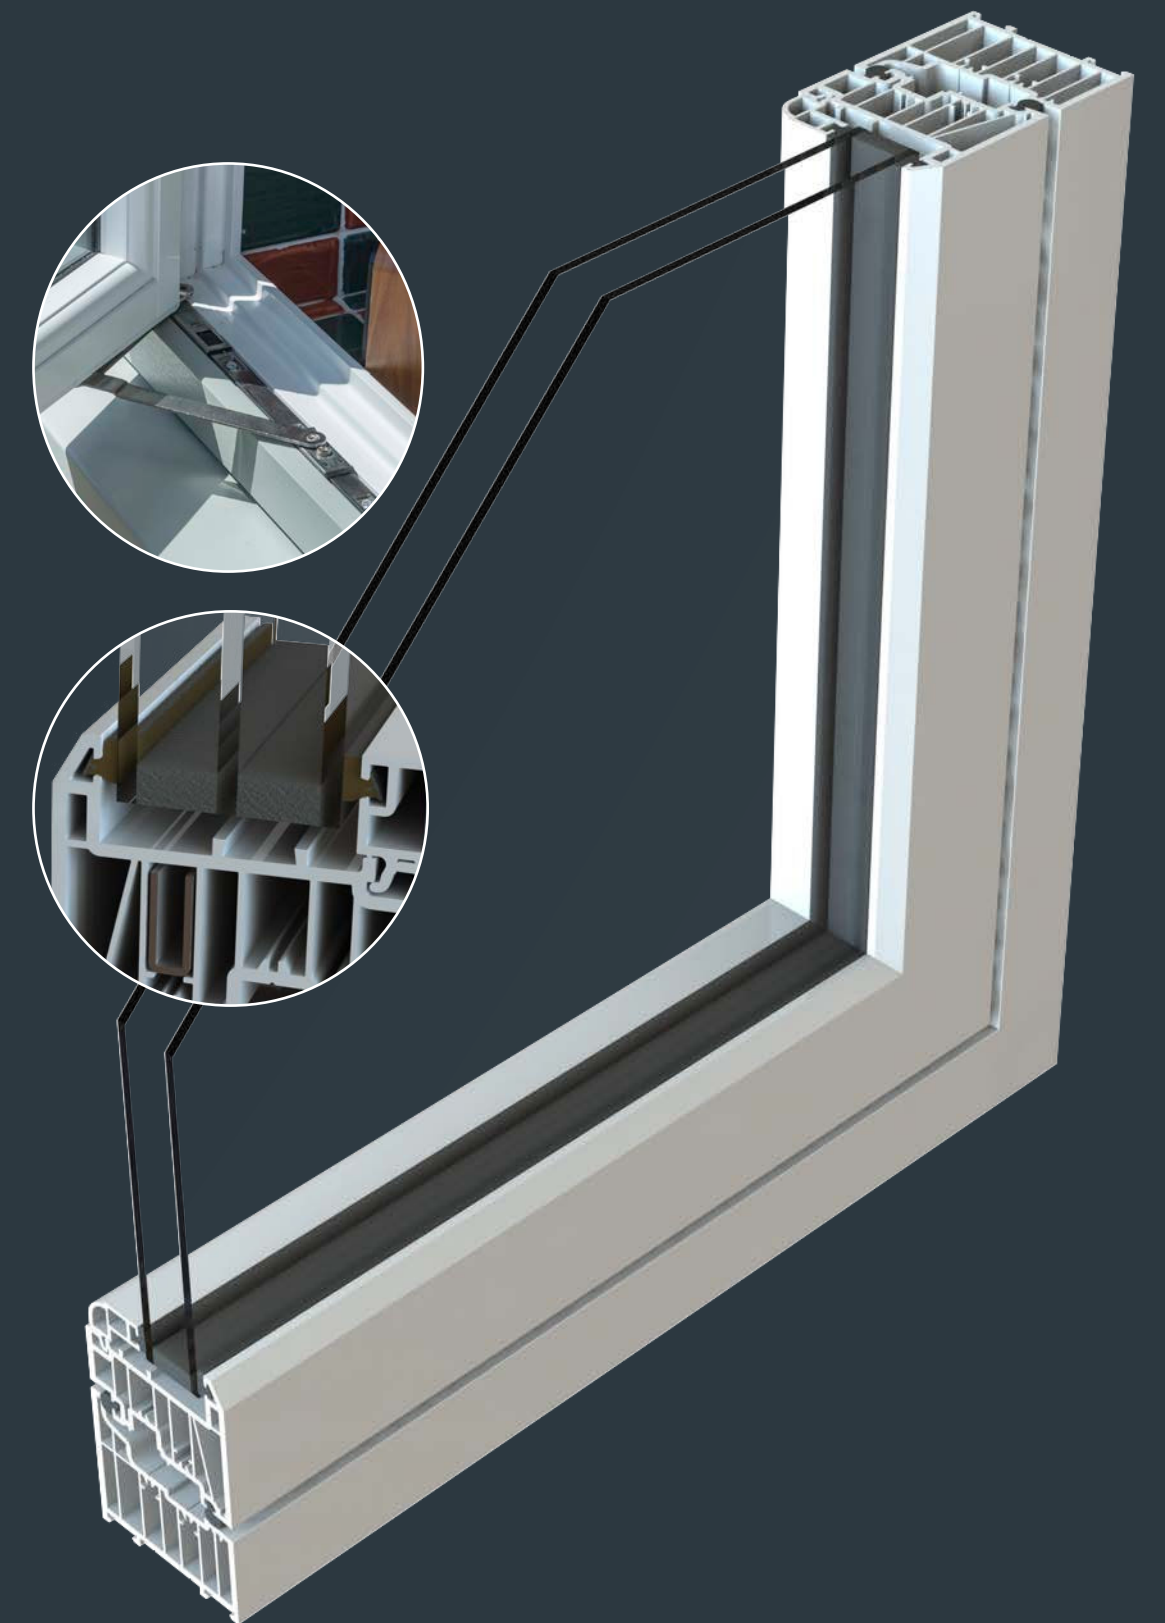

The Sharpes

Flush Sash Inside & Out

Elegantly flush sash exterior and interior gives the R7 its chic modern appearance and versatility to be used for both contemporary new builds and traditional British homes alike. All glass sight-lines are perfectly equal providing symmetry for a timeless kerbside appeal. Choose from one of our five glazing beads to fully personalise your choice, continue the flush contemporary appearance with the Square or soften the look with the Decorative.

Lock & Hinge Retention

Residence 7 boasts superior design details and screw retention reinforcements, locks and hinges are secured firmly into position. Residence 7 is also specifically designed to accommodate the additional weight of triple glazed units, allowing heavy duty hinges to fit and operate perfectly.

Energy Efficient Glazing

Residence 7 is designed to accommodate 'energy efficient glazing' this term is used to describe double glazing or triple glazing used in modern windows. Residence 7 has options for 28mm double glazing or 44mm triple glazing. The glazing bead is always on the inside which contributes to a higher security performance.

7 Chamber Design

Residence 7 has been engineered to meet current and anticipated future standards. Other window frames typically offer 3 or 5 chambers and are usually 70mm wide, R7 has 7 chambers and is 75mm wide, resulting in superior thermal, acoustic, strength and security performances.