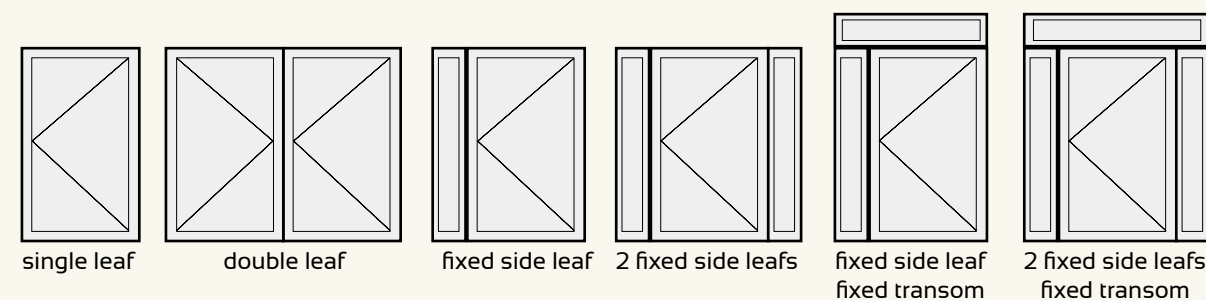

Introducing the Dutemänn Haus

Aluminium high performance entrance door systems

All of our door systems are manufactured to exceed current U- value building regulations

DOOR OPTIONS

single leaf	maximum	double leaf	maximum	side light	maximum	top light	maximum
height	2390mm	height	2390mm	height	2390mm	height	2400mm
width	1200mm	width	2400mm	width	1200mm	width	1200mm

Style Choices

An extensive choice of styles are available that can be incorporated in almost any frame configuration. Your Dutemänn Haus door can be finished in any RAL colour, with a wide choice of ironmongery, allowing you to specify a door that suits any property style. Each bespoke door is made to measure; a single door can be manufactured to a maximum dimension of 1200mm wide and 2390mm high. Double door combinations along with top and sidelight configurations are also available.