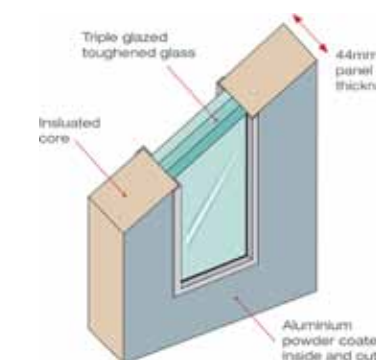

Disabled Access

The standard weathered threshold used on the Haus Door system is part M compliant for disabled access providing the internal and external floor levels are constructed correctly (see recommended construction details).

Simple Installation

When you purchase a fully fabricated Dutemänn Haus door set, it is pre-hung and fully tested prior to delivery. The frame is fully assembled so it can be fitted easily into your prepared opening then sealed against the structure. The door leaf is hung in place on our fully adjustable hinges to complete your installation.