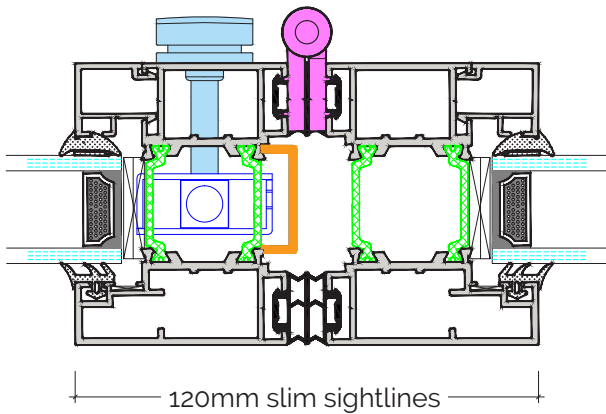

Technical Information

- ✓ 120mm Slim sightlines
- ✓ Adjustable jambs
- ✓ Ultra-smooth bottom running
- ✓ Multiple threshold options
- ✓ 3 stocked colours, RAL 7016M, RAL 9016G, RAL 9005M
- ✓ Fast Lead times
- ✓ Large thermal break for increased thermal values
- ✓ Triple glazed can achieve 1.4 W/m²K
- ✓ Intermediate doors have concealed shoot bolt locking
- ✓ Key locking shoot bolt optional
- ✓ All configurations available
- ✓ Opening either in or out
- ✓ Dual Colour & Special Finishes available
- ✓ Ideal for new build or replacement installation
- ✓ Document Q Compliant,
- ✓ BS6375 Part 1 Weather Testing
- ✓ PAS 24 available
- ✓ Maximum height 2500mm per panel
- ✓ Maximum width 1200mm per panel
- ✓ Maximum weight 120KG per panel

Gloss White
RAL 9016

Matt Anthracite
RAL 7016

Matt Black
RAL 9005

FD120 A Classic Bifolding Door by Dutemänn

Standard Threshold Detail

Head Detail

Intermediate detail integrated lock

Outerframe detail with adjustable jambs