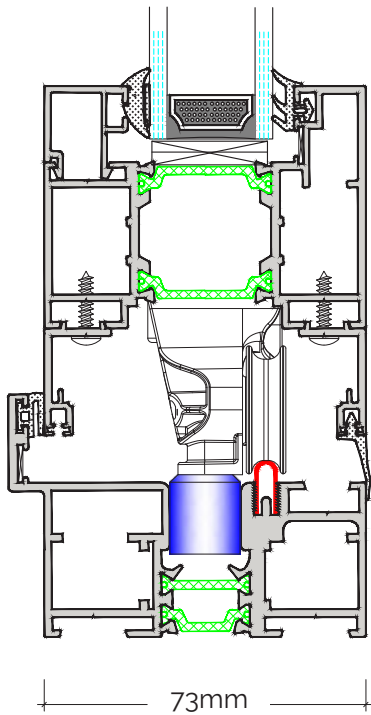

Technical Information

- ✓ 120mm Slim sightlines
- ✓ Adjustable jambs
- ✓ Ultra-smooth bottom running
- ✓ Multiple threshold options
- ✓ 3 stocked colours, RAL 7016M, RAL 9016G, RAL 9005M
- ✓ Fast Lead times
- ✓ Large thermal break for increased thermal values
- ✓ Triple glazed can achieve 1.4 W/m²K
- ✓ Intermediate doors have concealed shoot bolt locking
- ✓ Key locking shoot bolt optional
- ✓ All configurations available
- ✓ Opening either in or out
- ✓ Dual Colour & Special Finishes available
- ✓ Ideal for new build or replacement installation
- ✓ Document Q Compliant,
- ✓ BS6375 Part 1 Weather Testing
- ✓ PAS 24 available
- ✓ Maximum height 2500mm per panel
- ✓ Maximum width 1200mm per panel
- ✓ Maximum weight 120KG per panel

Gloss White
RAL 9016

Matt Anthracite
RAL 7016

Matt Black
RAL 9005

FD120 A Classic Bifolding Door by Dutemänn

Standard Threshold Detail

Head Detail

Intermediate detail integrated lock

Outerframe detail with adjustable jambs