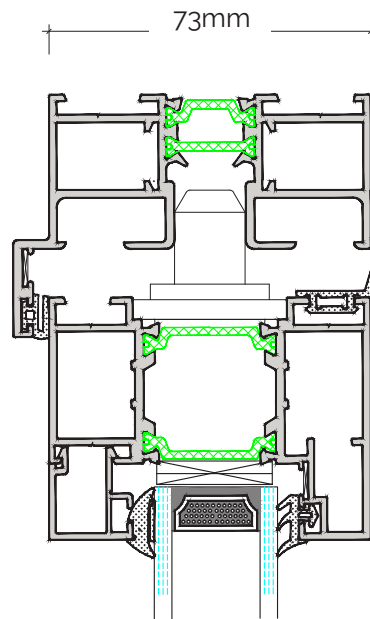

Technical Information

- ✓ 120mm Slim sightlines
- ✓ Adjustable jambs
- ✓ Ultra-smooth bottom running
- ✓ Multiple threshold options
- ✓ 3 stocked colours, RAL 7016M, RAL 9016G, RAL 9005M
- ✓ Fast Lead times
- ✓ Large thermal break for increased thermal values
- ✓ Triple glazed can achieve 1.4 W/m²K
- ✓ Intermediate doors have concealed shoot bolt locking
- ✓ Key locking shoot bolt optional
- ✓ All configurations available
- ✓ Opening either in or out
- ✓ Dual Colour & Special Finishes available
- ✓ Ideal for new build or replacement installation
- ✓ Document Q Compliant,
- ✓ BS6375 Part 1 Weather Testing
- ✓ PAS 24 available
- ✓ Maximum height 2500mm per panel
- ✓ Maximum width 1200mm per panel
- ✓ Maximum weight 120KG per panel

Gloss White
RAL 9016

Matt Anthracite
RAL 7016

Matt Black
RAL 9005

FD120 A Classic Bifolding Door by Dutemänn

Standard Threshold Detail

Head Detail

Intermediate detail integrated lock

Outerframe detail with adjustable jambs