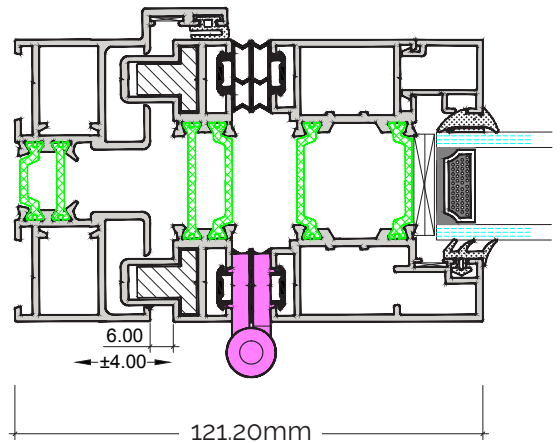

Technical Information

- ✓ 120mm Slim sightlines
- ✓ Adjustable jambs
- ✓ Ultra-smooth bottom running
- ✓ Multiple threshold options
- ✓ 3 stocked colours, RAL 7016M, RAL 9016G, RAL 9005M
- ✓ Fast Lead times
- ✓ Large thermal break for increased thermal values
- ✓ Triple glazed can achieve 1.4 W/m²K
- ✓ Intermediate doors have concealed shoot bolt locking
- ✓ Key locking shoot bolt optional
- ✓ All configurations available
- ✓ Opening either in or out
- ✓ Dual Colour & Special Finishes available
- ✓ Ideal for new build or replacement installation
- ✓ Document Q Compliant,
- ✓ BS6375 Part 1 Weather Testing
- ✓ PAS 24 available
- ✓ Maximum height 2500mm per panel
- ✓ Maximum width 1200mm per panel
- ✓ Maximum weight 120KG per panel

Gloss White
RAL 9016

Matt Anthracite
RAL 7016

Matt Black
RAL 9005

FD120 A Classic Bifolding Door by Dutemänn

Standard Threshold Detail

Head Detail

Intermediate detail integrated lock

Outerframe detail with adjustable jambs